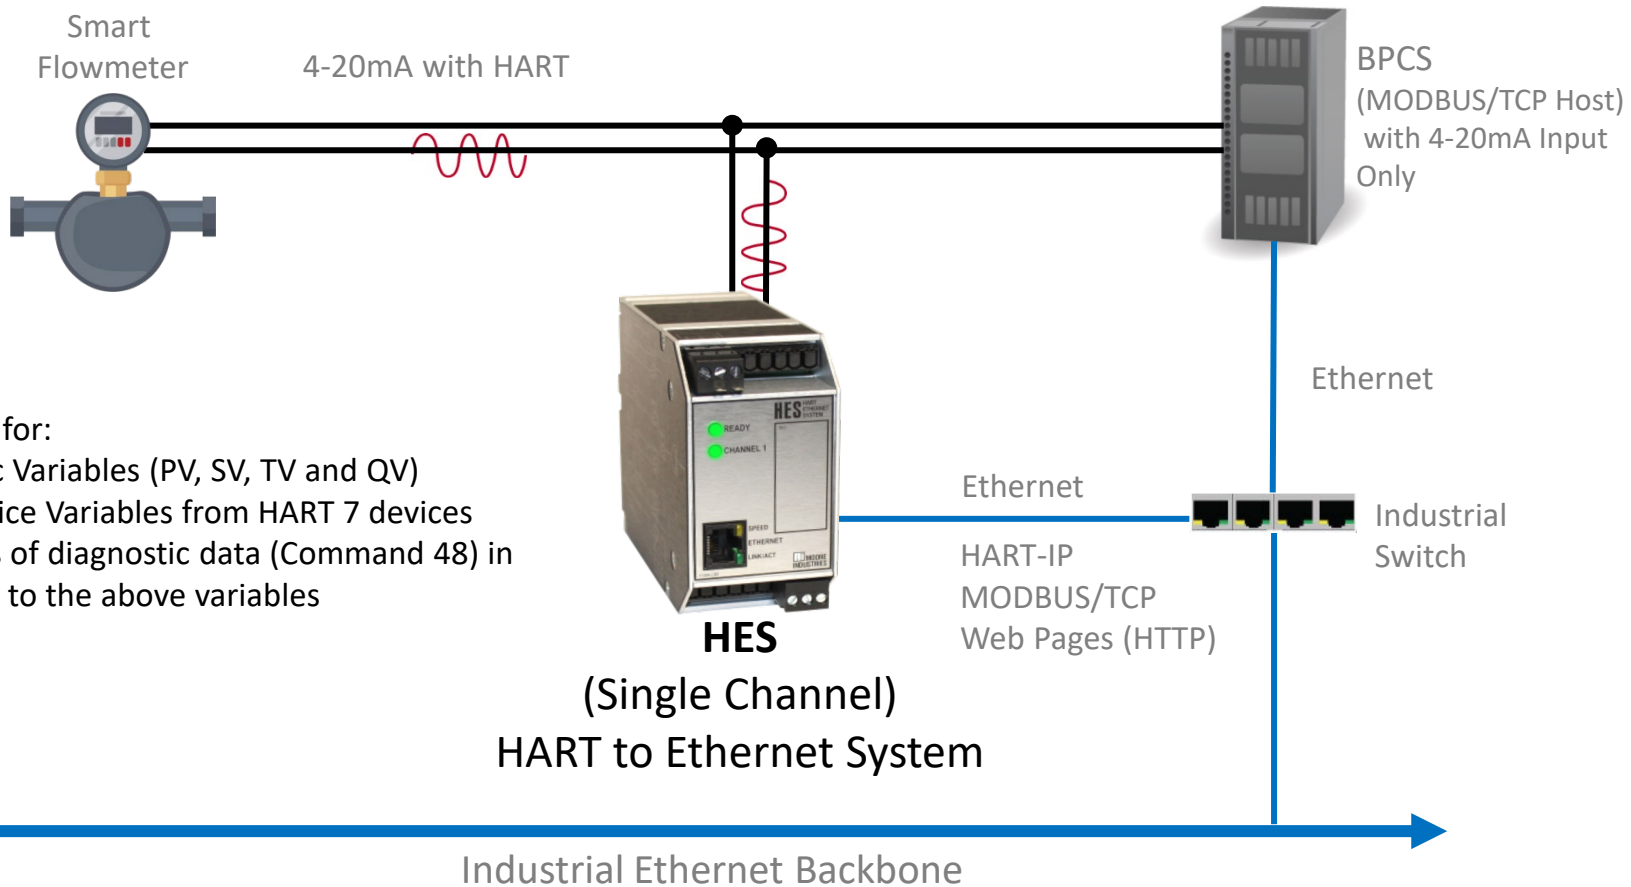

Single Channel HART to Ethernet Gateway

HES can poll for:

- Dynamic Variables (PV, SV, TV and QV)
- 128 Device Variables from HART 7 devices
- 25 Bytes of diagnostic data (Command 48) in addition to the above variables